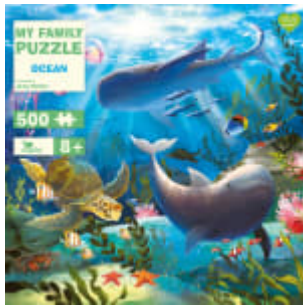

Further Titles:

My Family Puzzle - Ocean