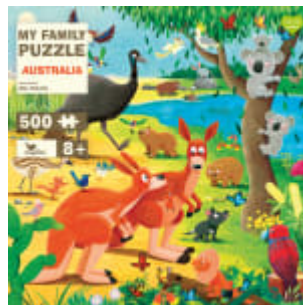

## My Family Puzzle - Savannah

Ein tierisch kunterbuntes Puzzle für die ganze Familie

illustrated by Paul Nicholls

Recommended Age: 8+

Puzzle

Puzzle

31,6 x 31,6 x 2,0 cm

€ 16.00 (D)

10 September 2021

---

**500 pieces puzzle for children and adults.**

Under the African sun, all kinds of cheeky animals are frolicking at the waterhole. Can you connect all 500 pieces? This jigsaw puzzle immerses you in the colourful world of the savannah and trains your concentration and fine motor skills. Wild jigsaw fun for the whole family!

## Further Titles:

My Family Puzzle - Ocean

My Family Puzzle - Jungle

My Family Puzzle - Northern Wildlife

My Family Puzzle - Flowers

My Family Puzzle - Australia

My Family Puzzle - Galapagos

My Family Puzzle - Cosy Reading