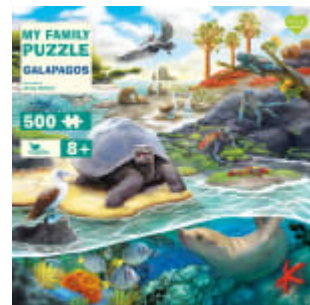

## My Family Puzzle - Savannah

Ein tierisch kunterbuntes Puzzle für die ganze Familie

illustrated by Paul Nicholls

Recommended Age: 8+

Puzzle

Puzzle

31,6 x 31,6 x 2,0 cm

€ 16.00 (D)

10 September 2021

---

**500 pieces puzzle for children and adults.**

Under the African sun, all kinds of cheeky animals are frolicking at the waterhole. Can you connect all 500 pieces? This jigsaw puzzle immerses you in the colourful world of the savannah and trains your concentration and fine motor skills. Wild jigsaw fun for the whole family!

## Further Titles:

My Family Puzzle - Ocean

My Family Puzzle - Jungle

My Family Puzzle - Northern Wildlife

My Family Puzzle - Flowers

My Family Puzzle - Australia

My Family Puzzle - Galapagos

My Family Puzzle - Cosy Reading