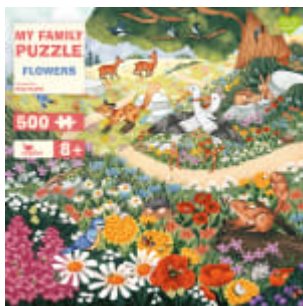

My Family Puzzle - Northern Wildlife

Ein stimmungsvolles Puzzle für die ganze Familie

four-colour illustrated by Jenny Palmer

Recommended Age: 8+

Puzzle

Puzzle

31,6 x 31,6 x 2,0 cm

€ 16.00 (D)

12 July 2022

500 pieces puzzle for children and adults.

The Canadian river landscape between red deciduous forests is home to lots of wild animals. Can you spot them when you put all 500 pieces together? This jigsaw puzzle transports you to the northern wilderness while improving your concentration and fine motor skills. Bestly good puzzle fun for the whole family!

Creative People:

Illustrator: Jenny Palmer grew up in a city close to Nottingham and studied illustration and design at the University of Lincoln. She met her American spouse online through their shared love for video games. Today, they live together in Nottingham. She loves to bring bizarre scenes in her illustrations to life by using textured painting techniques and strong light effects, and to create detailed natural environments for cute animal characters to roam them.

Further Titles:

My Family Puzzle - Savannah

My Family Puzzle - Ocean

My Family Puzzle - Jungle

My Family Puzzle - Flowers

My Family Puzzle - Australia

My Family Puzzle - Galapagos

My Family Puzzle - Cosy Reading