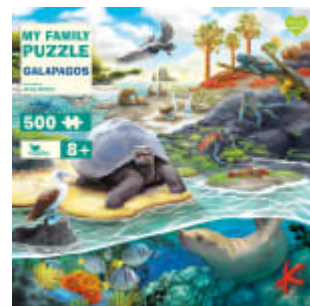

My Family Puzzle - Northern Wildlife

Ein stimmungsvolles Puzzle für die ganze Familie

four-colour illustrated by Jenny Palmer

Recommended Age: 8+

Puzzle

Puzzle

31,6 x 31,6 x 2,0 cm

€ 16.00 (D)

12 July 2022

500 pieces puzzle for children and adults.

The Canadian river landscape between red deciduous forests is home to lots of wild animals. Can you spot them when you put all 500 pieces together? This jigsaw puzzle transports you to the northern wilderness while improving your concentration and fine motor skills. Bestly good puzzle fun for the whole family!

Creative People:

Illustrator: Jenny Palmer grew up in a city close to Nottingham and studied illustration and design at the University of Lincoln. She met her American spouse online through their shared love for video games. Today, they live together in Nottingham. She loves to bring bizarre scenes in her illustrations to life by using textured painting techniques and strong light effects, and to create detailed natural environments for cute animal characters to roam them.

Further Titles:

My Family Puzzle - Savannah

My Family Puzzle - Ocean

My Family Puzzle - Jungle

My Family Puzzle - Flowers

My Family Puzzle - Australia

My Family Puzzle - Galapagos

My Family Puzzle - Cosy Reading