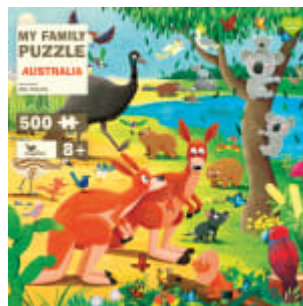

My Family Puzzle - Northern Wildlife

Ein stimmungsvolles Puzzle für die ganze Familie

four-colour illustrated by Jenny Palmer

Recommended Age: 8+

Puzzle

Puzzle

31,6 x 31,6 x 2,0 cm

€ 16.00 (D)

12 July 2022

500 pieces puzzle for children and adults.

The Canadian river landscape between red deciduous forests is home to lots of wild animals. Can you spot them when you put all 500 pieces together? This jigsaw puzzle transports you to the northern wilderness while improving your concentration and fine motor skills. Bestly good puzzle fun for the whole family!

Creative People:

Illustrator: Jenny Palmer grew up in a city close to Nottingham and studied illustration and design at the University of Lincoln. She met her American spouse online through their shared love for video games. Today, they live together in Nottingham. She loves to bring bizarre scenes in her illustrations to life by using textured painting techniques and strong light effects, and to create detailed natural environments for cute animal characters to roam them.

Further Titles:

My Family Puzzle - Savannah

My Family Puzzle - Ocean

My Family Puzzle - Jungle

My Family Puzzle - Flowers

My Family Puzzle - Australia

My Family Puzzle - Galapagos

My Family Puzzle - Cosy Reading