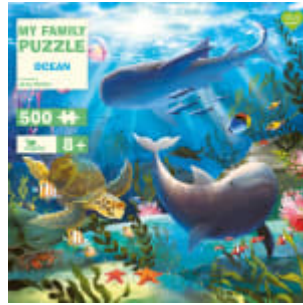

My Family Puzzle - Ocean