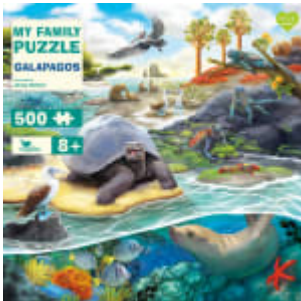

16 January 2025

---

**A beautiful nature puzzle for the whole family.**

Surrounded by colorful flowers, buzzing bees and many other animals, this cottage is a wonderful place to relax. When all 500 pieces of the puzzle have been put together, you can discover an idyllic retreat with a large garden full of colorful details.

This puzzle trains concentration and fine motor skills in a playful way and is enjoyable for the whole family.

## Further Titles:

My Family Puzzle - Savannah

My Family Puzzle - Ocean

My Family Puzzle - Jungle

My Family Puzzle - Northern  
Wildlife

My Family Puzzle - Flowers

My Family Puzzle - Australia

My Family Puzzle - Galapagos

My Family Puzzle - Cosy  
Reading