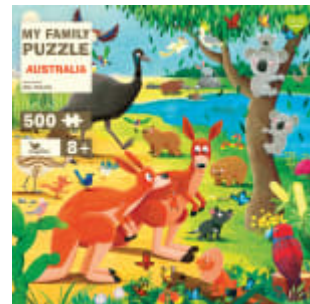

## My Family Puzzle - Country Life

500 Teile Puzzle für Kinder und Erwachsene

illustrated by Olivia Gibbs

Recommended Age: 8+

Puzzle

Puzzle, 500 Teile Pages

31,6 x 31,6 x 2,0 cm

€ 17.00 (D)

This puzzle trains concentration and fine motor skills in a playful way and is enjoyable for the whole family.

## Further Titles:

My Family Puzzle - Savannah

My Family Puzzle - Ocean

My Family Puzzle - Jungle

My Family Puzzle - Northern  
Wildlife

My Family Puzzle - Flowers

My Family Puzzle - Australia

My Family Puzzle - Galapagos

My Family Puzzle - Cosy  
Reading